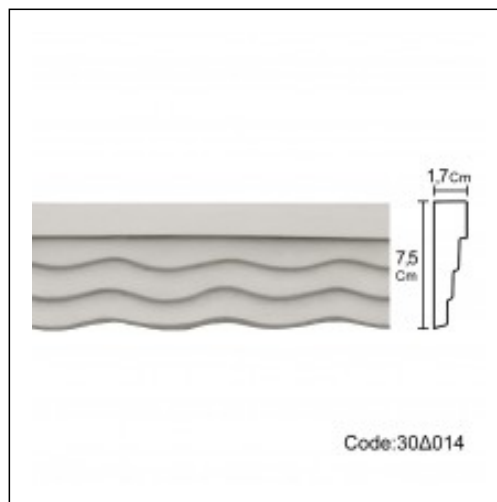

Panel Mouldings for Ceiling and Wall / Blossom without Cross

Cat.No. 30.D.014

Panel moulding

Width: 150 cm.

Depth: 3 cm.

Height: 6.5 cm.

RELATIVE PRODUCT PHOTOS