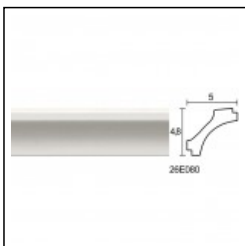

Large Linear Cornices / Cornice for Sheen 2X8.5cm

Cat.No. 26.E.141

Linear Cornices

Width: 100 cm.

Depth: 8.5 cm.

Height: 2 cm.

RELATIVE PRODUCT PHOTOS

RELATIVE PRODUCTS