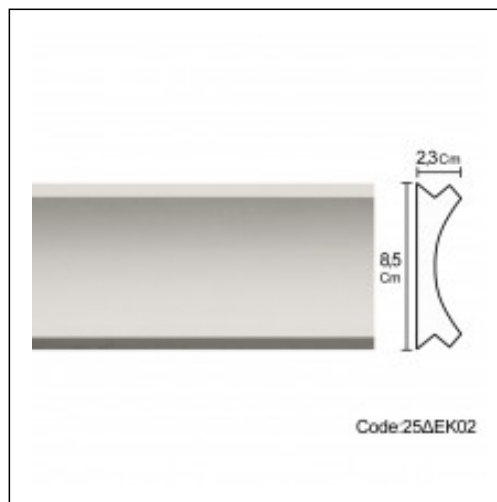

Large Linear Cornices / Cornice for Sheen 2X8.5cm

Cat.No. 26.E.141

Linear Cornices

Width: 100 cm.

Depth: 8.5 cm.

Height: 2 cm.

RELATIVE PRODUCT PHOTOS

RELATIVE PRODUCTS