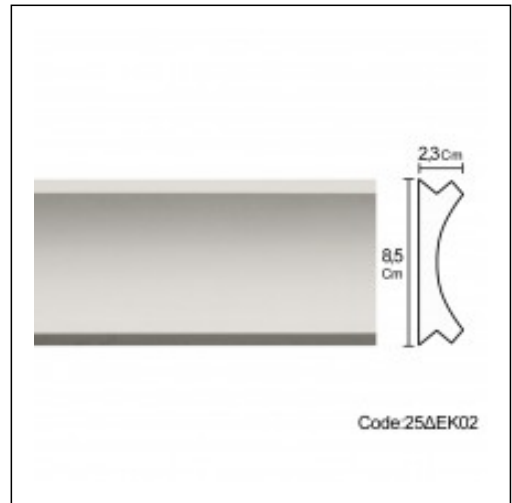

Large Linear Cornices / Cornice for Sheen 2X8.5cm

Cat.No. 26.E.141

Linear Cornices

Width: 100 cm.

Depth: 8.5 cm.

Height: 2 cm.

RELATIVE PRODUCT PHOTOS

RELATIVE PRODUCTS