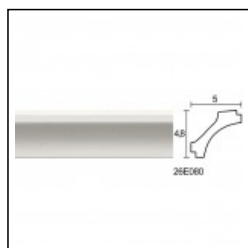

Large Linear Cornices / Cornice for Sheen 2X8.5cm

Cat.No. 26.E.141

Linear Cornices

Width: 100 cm.

Depth: 8.5 cm.

Height: 2 cm.

RELATIVE PRODUCT PHOTOS

RELATIVE PRODUCTS