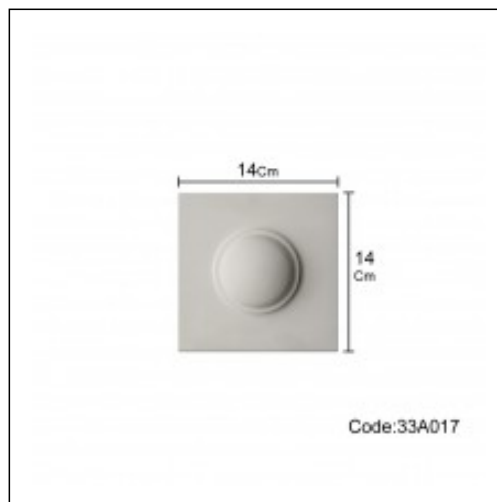

Linear Ceiling Roses / Pilaster

Cat.No. 33.A.017

Linear Centerpieces

Width: 14 cm.

Height: 14 cm.

RELATIVE PRODUCT PHOTOS

RELATIVE WORKS

Reconstruction of neoclassical residence
Reconstructions
Oct '10