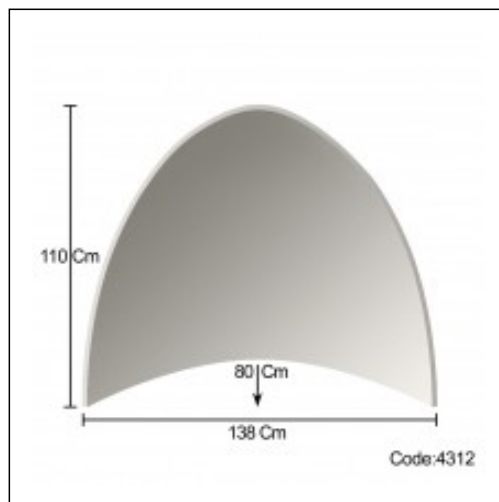

Domes / Gothic

Cat.No. 43.12

Niches

Width: 138 cm.

Length: 80 cm.

Height: 110 cm.

RELATIVE PRODUCT PHOTOS