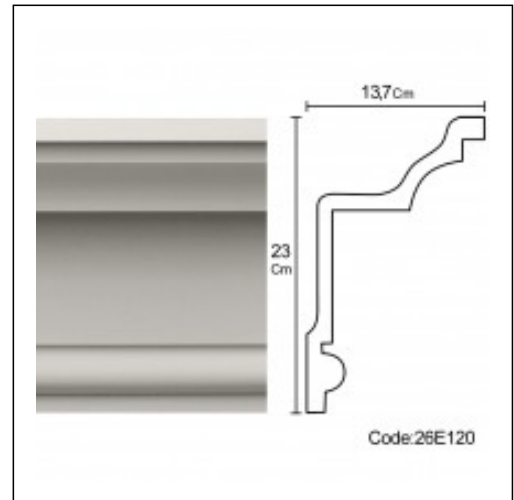

## Large Linear Cornices / Danae

Cat.No. 26.E.120

Large Linear Cornices

**Width:** 23 cm.  
**Length:** 225 cm.  
**Height:** 13.7 cm.