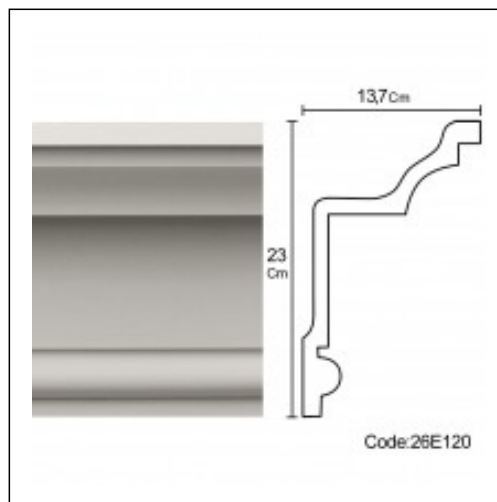

## Large Linear Cornices / Danae

Cat.No. 26.E.120

Large Linear Cornices

**Width:** 23 cm.

**Length:** 225 cm.

**Height:** 13.7 cm.