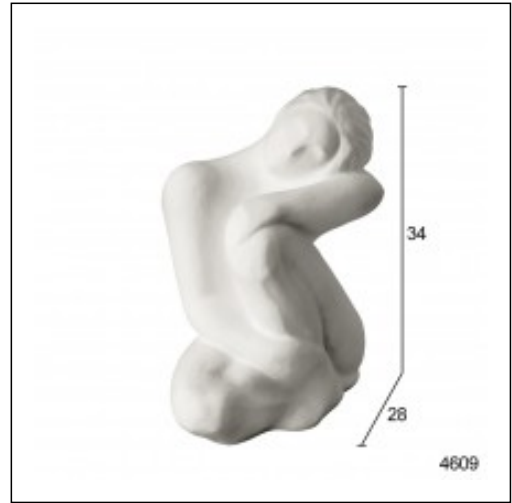

Modern / Girl

Cat.No. 46.L.009

Modern

Width: 28 cm.

Height: 34 cm.

RELATIVE PRODUCT PHOTOS