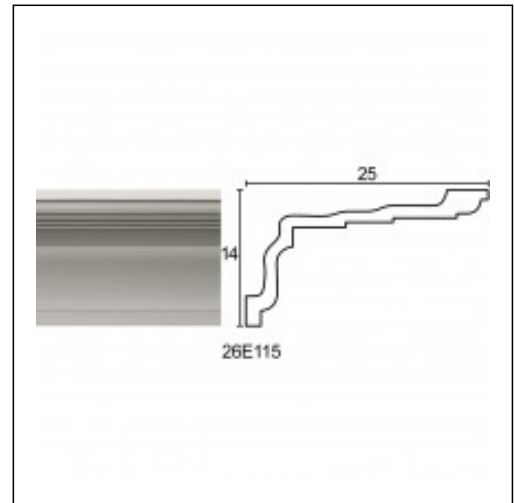

## Large Linear Cornices / Vergina

Cat.No. 26.E.115

Large Linear Cornices

**Width:** 12.5 cm.

**Length:** 225 cm.

**Height:** 26 cm.