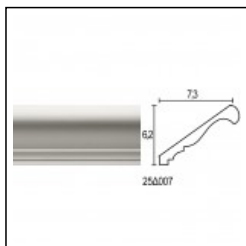

RELATIVE PRODUCTS

Wave 03
Linear Cornices (bench)
Cat.No.