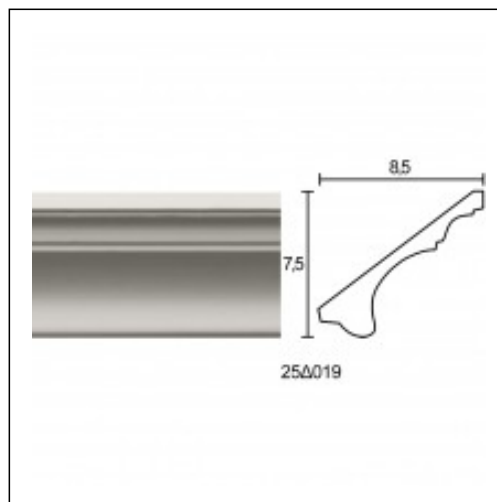

Linear Cornices (bench) / Avgeiou

Cat.No. 25.D.019

Linear cornices

Width: 7 cm.
Length: 150 cm.
Height: 8.2 cm.

RELATIVE PRODUCT PHOTOS

RELATIVE PRODUCTS

Wave 03
 Linear Cornices (bench)
 Cat.No.