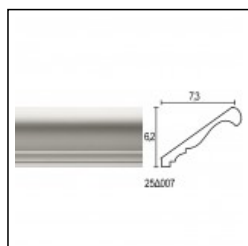

Linear Cornices (bench) / Avgeiou

Cat.No. 25.D.019

Linear cornices

Width: 7 cm.
Length: 150 cm.
Height: 8.2 cm.

RELATIVE PRODUCT PHOTOS

RELATIVE PRODUCTS

Wave 03
 Linear Cornices (bench)
 Cat.No.