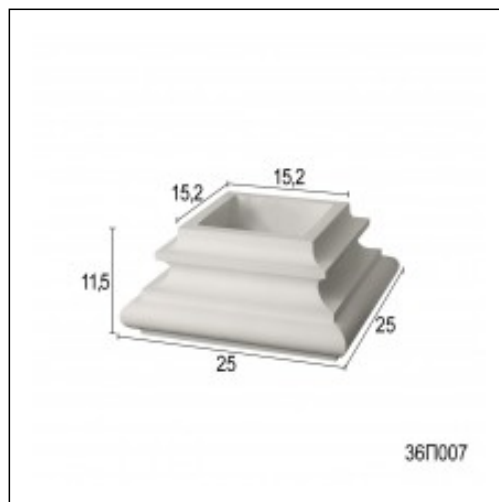

Bases / American 2

Cat.No. 36.P.007

Width: 25 cm.
Length: 15 cm.
Height: 11.5 cm.

RELATIVE PRODUCTS

American
Columns
Cat.No.