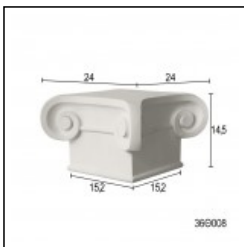

RELATIVE PRODUCTS

American 3
Capitals
Cat.No.