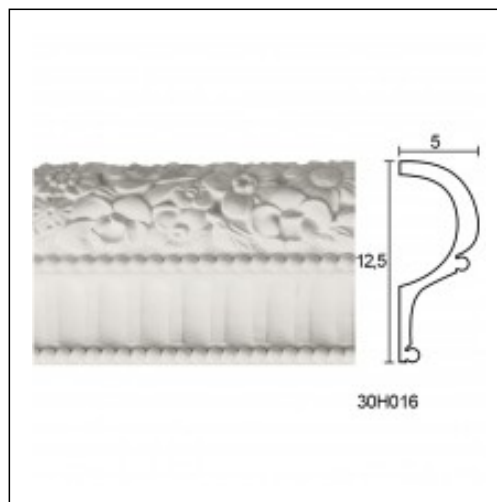

Ribbed panels / Kallisti

Cat.No. 30.H.016

Glyphic Panel Mouldings

Length: 26 cm.**Depth:** 5 cm.**Height:** 12.5 cm.

RELATIVE PRODUCT PHOTOS