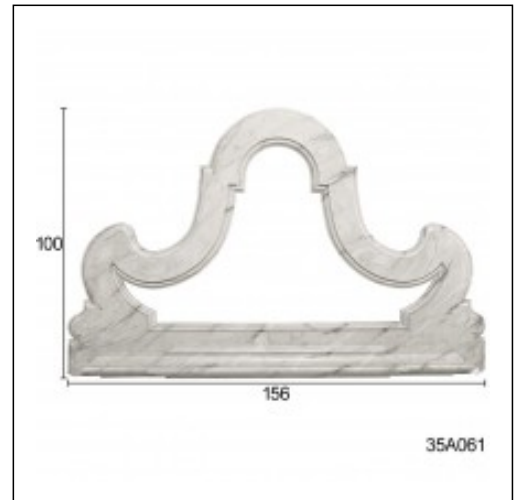

Fireplaces / Decorative Oriental

Cat.No. 35.A.061

Decorative Elements

Width: 156 cm.

Height: 100 cm.

RELATIVE PRODUCT PHOTOS