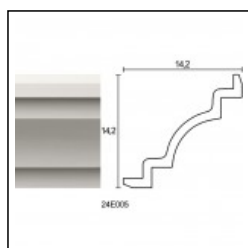

RELATIVE PRODUCTS

Corner Frame for Arch
Corners Linear
Cat.No.