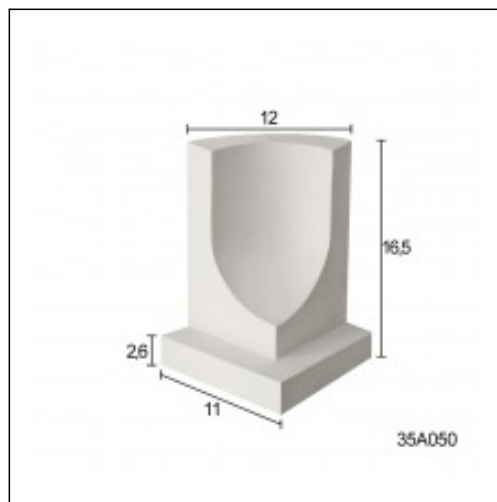

## Decorative Elements / Cornice Finish for Claw Arch

Cat.No. 35.A.050

Decorative Elements

**Width:** 8 cm.  
**Depth:** 8 cm.  
**Height:** 16.5 cm.

## RELATIVE PRODUCTS

Corner Frame for Arch  
 Corners Linear  
 Cat.No.