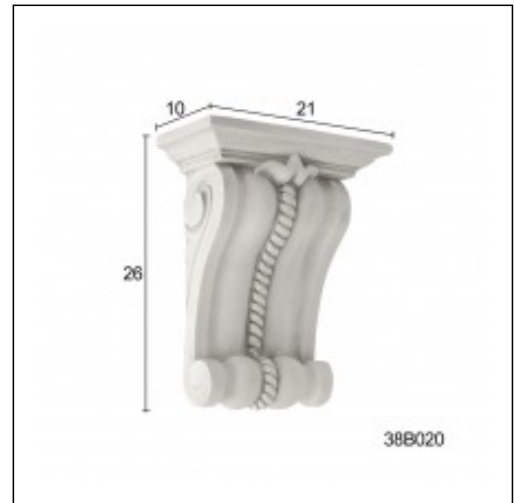

Corbels / Krakele Rope

Cat.No. 38.B.020

Corbels

Width: 21 cm.

Depth: 10 cm.

Height: 26 cm.

RELATIVE PRODUCT PHOTOS