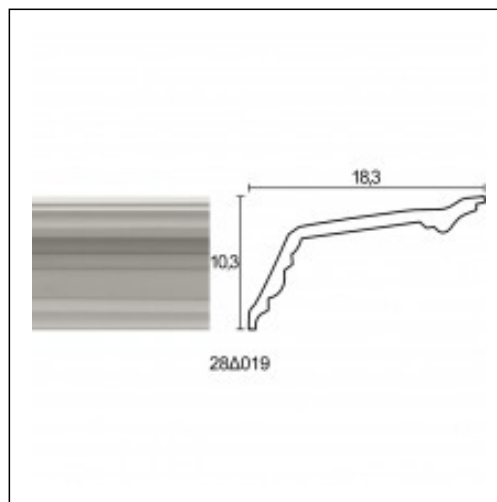

Gleam - Reflecting Light / National Theater 18,8x9cm

Cat.No. 28.D.019

Gleam-Reflecting light

Length: 225 cm.

Depth: 9 cm.

Height: 18.8 cm.

RELATIVE PRODUCT PHOTOS