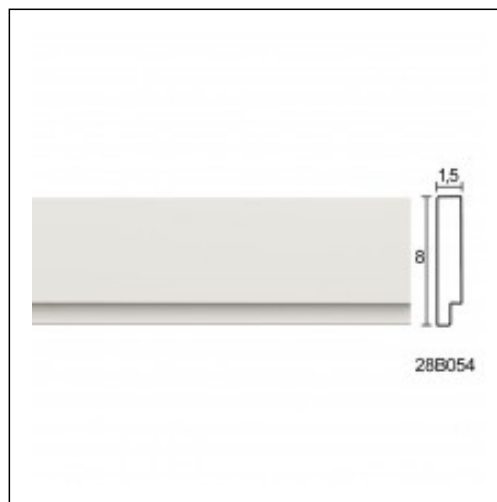

Linear Hidden Lighting / Brow of Lighting

Cat.No. 28.B.054

Linear Hidden Lighting

Length: 225 cm.

Depth: 1.5 cm.

Height: 8 cm.

RELATIVE PRODUCT PHOTOS