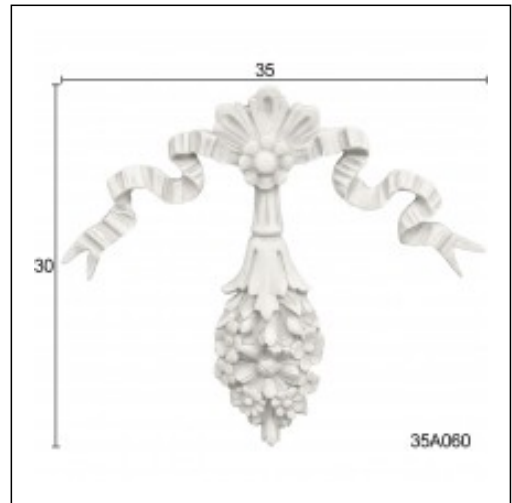

Decorative Elements / Daisies Locket

Cat.No. 35.A.060

Decorative Elements

Width: 35 cm.

Height: 30 cm.

RELATIVE PRODUCTS

ARCON Bow
Glyphic Ceiling Roses
Cat.No.