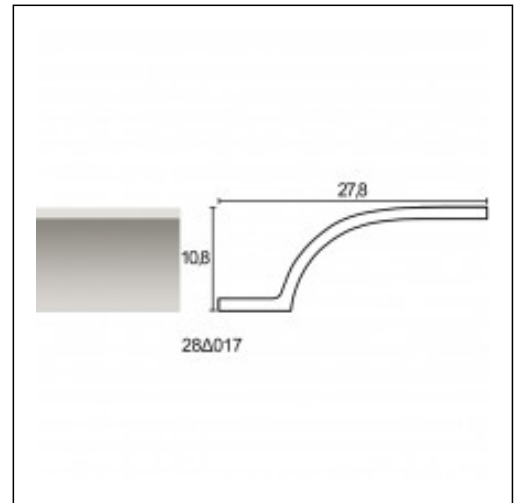

## Gleam - Reflecting Light / Mesogion 1st Floor A

Cat.No. 28.D.017

Gleam-Reflecting Light

**Length:** 225 cm.  
**Depth:** 27.8 cm.  
**Height:** 10.7 cm.