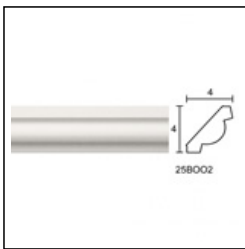

Linear Ceiling Roses / National Theater

Cat.No. 32.C.009

Linear Centerpieces

F1: 74 cm.

RELATIVE PRODUCTS

Argyri Small
Linear Cornices (bench)
Cat.No.