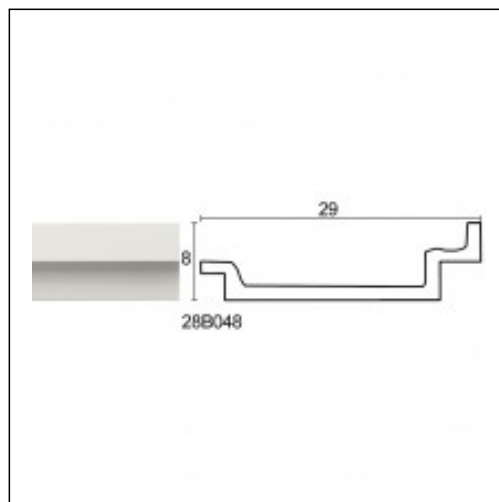

Linear Hidden Lighting / Lytras

Cat.No. 28.B.048

Linear Hidden Lighting

Length: 225 cm.

Depth: 29 cm.

Height: 8 cm.

RELATIVE PRODUCT PHOTOS