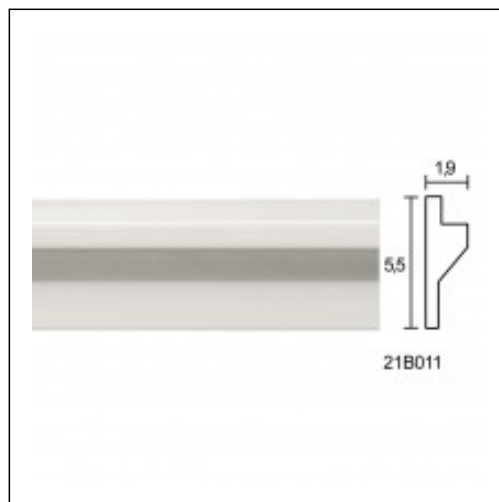

## Panel Mouldings for Ceiling / Kyparissias Recess

Cat.No. 21.B.011

Panel Moulding for Ceiling

**Length:** 150 cm.

**Depth:** 1.9 cm.

**Height:** 5.5 cm.