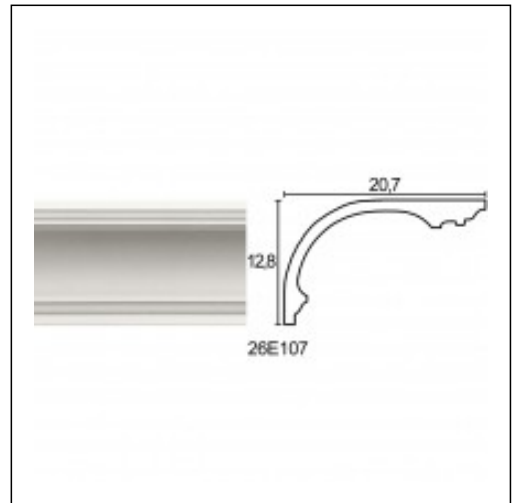

Large Linear Cornices / Aktor

Cat.No. 26.E.107

Large Linear Cornices

Length: 225 cm.
Depth: 20.7 cm.
Height: 12.8 cm.

RELATIVE PRODUCT PHOTOS

RELATIVE WORKS

Residence at Pani Hill
Residences
Jun '09