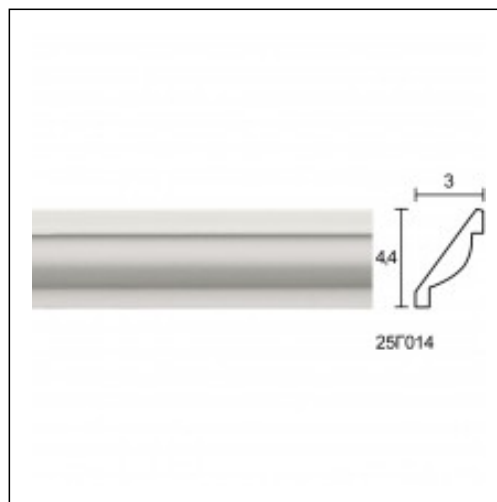

Linear Cornices (bench) / Presidential Palace

Cat.No. 25.C.014

Linear Cornices(bench)

Length: 150 cm.

Depth: 3 cm.

Height: 4.5 cm.

RELATIVE PRODUCT PHOTOS

RELATIVE PRODUCTS

Argyri Small
Linear Cornices (bench)
Cat.No.