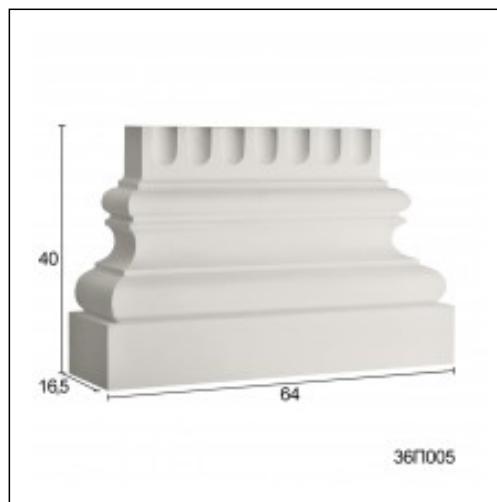

Bases / National Theater

Cat.No. 36.P.005

Bases

Width: 64 cm.
Depth: 16.5 cm.
Height: 40 cm.
F1: 55 cm.

RELATIVE WORKS

National Theatre of Greece
Public Constructions
Jul '13