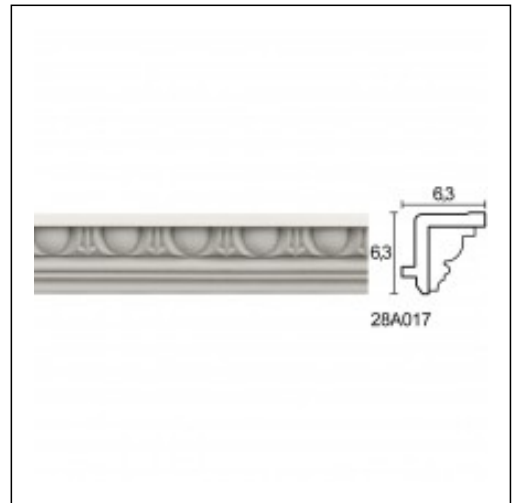

## Glyphic Hidden Lighting / Dagadakis Small

Cat.No. 28.A.017

Glyphic Hidden Lighting

**Width:** 6.4 cm.

**Length:** 225 cm.

**Height:** 6.2 cm.