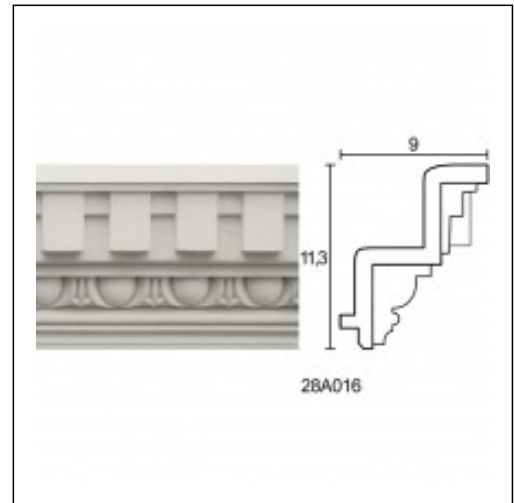

## Glyphic Hidden Lighting / Dagadakis Large

Cat.No. 28.A.016

Glyphic Hidden Lighting

**Width:** 9.5 cm.  
**Length:** 225 cm.  
**Height:** 11.4 cm.