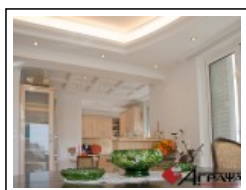

Panels / Egg New Type

Cat.No. 54.F.014

Panels

Width: 55 cm.

Length: 55 cm.

Depth: 5 cm.

RELATIVE WORKS

Residence in Alimos
Residences
Sep '07