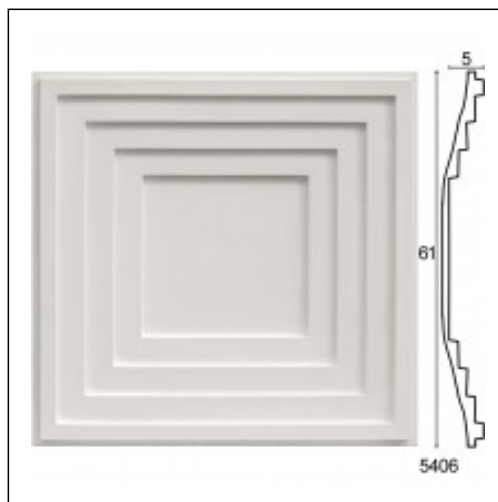

Panels / Steps

Cat.No. 54.F.006

Panels

Width: 61 cm.

Length: 61 cm.

Depth: 5 cm.

RELATIVE PRODUCT PHOTOS

RELATIVE PRODUCTS

Steps 4.5cm
Linear Cornices (bench)
Cat.No.

RELATIVE WORKS

A.Grapsas LTD - Head Offices
Offices/Stores
Apr '02