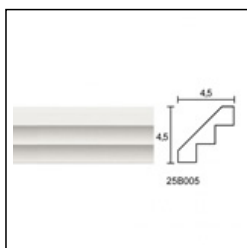

Panels / Steps

Cat.No. 54.F.006

Panels

Width: 61 cm.

Length: 61 cm.

Depth: 5 cm.

RELATIVE PRODUCT PHOTOS

RELATIVE PRODUCTS

Steps 4.5cm
Linear Cornices (bench)
Cat.No.

RELATIVE WORKS

A.Grapsas LTD - Head Offices
Offices/Stores
Apr '02