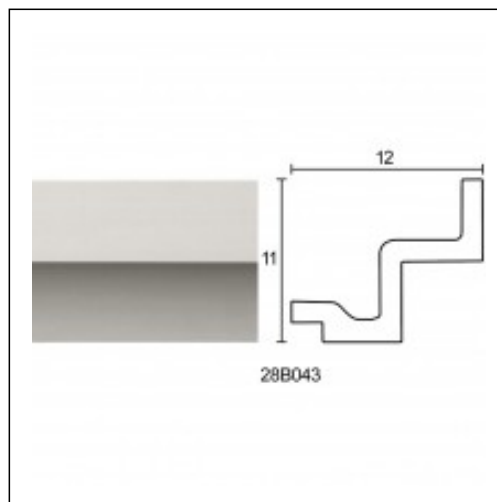

Linear Hidden Lighting / 4x4cm

Cat.No. 28.B.043

Linear Hidden Lighting

Length: 225 cm.

Depth: 12 cm.

Height: 11 cm.

RELATIVE PRODUCT PHOTOS