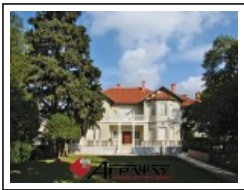

Capitals / Rodopoulou

Cat.No. 36.M.016

Capitals of Pilaster

Width: 40 cm.
Depth: 17 cm.
Height: 20 cm.
F1: 30 cm.

RELATIVE WORKS

Residence in Kifissia, Attica
Residences
Oct '06