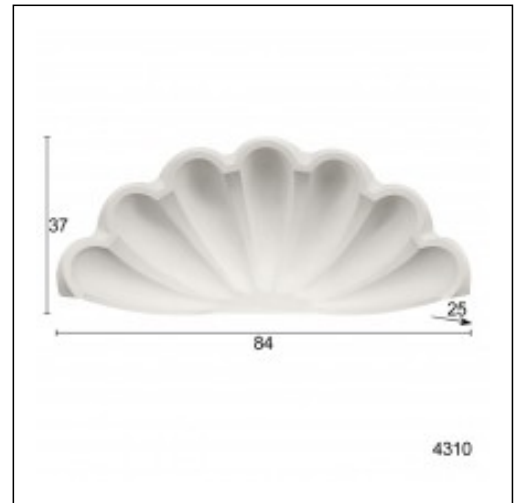

Niches / Olympion

Cat.No. 43.N.010

Niches

Width: 37 cm.

Depth: 25 cm.

Height: 84 cm.

RELATIVE PRODUCT PHOTOS