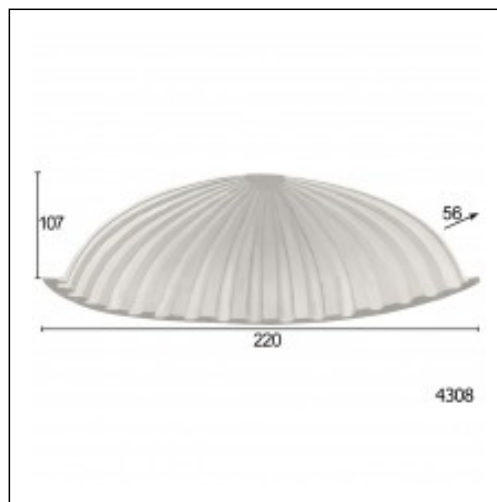

Niches / Clam Large

Cat.No. 43.N.008

Niches

Width: 220 cm.

Depth: 56 cm.

Height: 107 cm.

RELATIVE PRODUCT PHOTOS