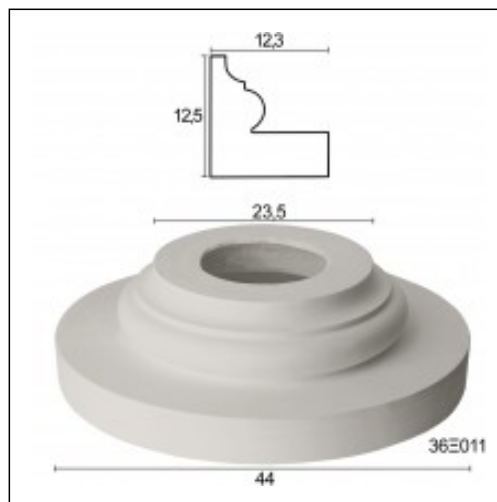

Bases / Pansy

Cat.No. 36.X.011

Bases Round

Depth: 12.3 cm.

Height: 12.5 cm.

RELATIVE WORKS

A. Grapsas LTD - Head Offices
Offices/Stores
Apr '02