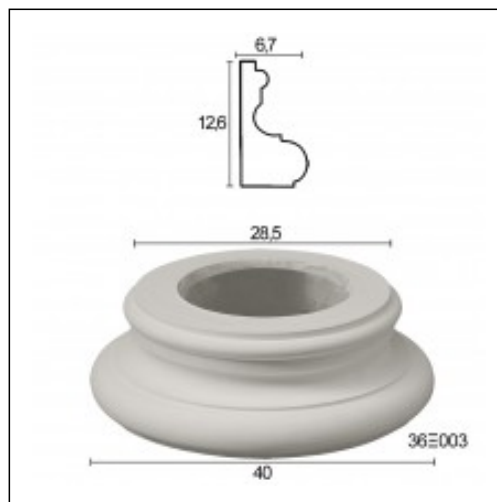

Bases / Cyclamen

Cat.No. 36.X.003

Bases Round

Depth: 6.7 cm.

Height: 12.6 cm.

RELATIVE WORKS

St. John the Baptist Church
Churches
Jun '11