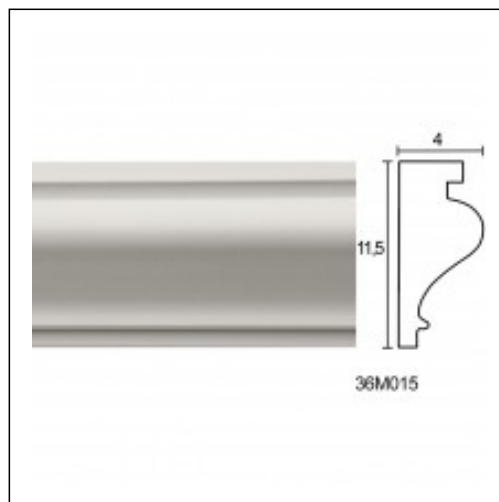

Capitals / Sunday Properties

Cat.No. 36.M.015

Capitals of Pilaster form

Length: 225 cm.

Depth: 4 cm.

Height: 11.5 cm.

RELATIVE PRODUCT PHOTOS