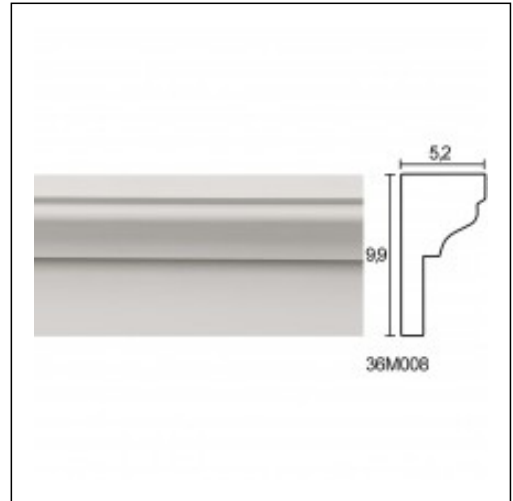

Capitals / Nasser

Cat.No. 36.M.008

Capitals of Pilaster form

Length: 225 cm.

Depth: 5.2 cm.

Height: 9.9 cm.

RELATIVE PRODUCT PHOTOS