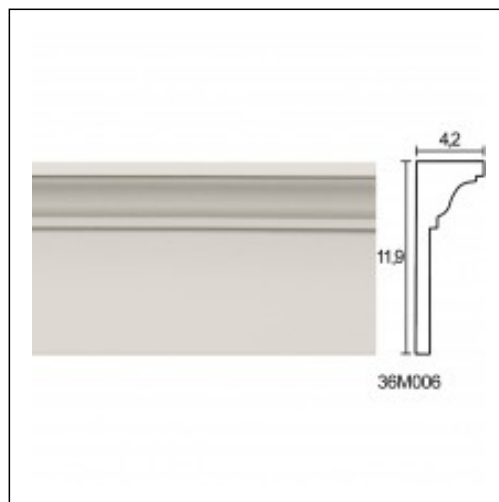

Capitals / Luxor

Cat.No. 36.M.006

Capitals of Pilaster form

Length: 225 cm.

Depth: 4.2 cm.

Height: 11.9 cm.

RELATIVE PRODUCT PHOTOS