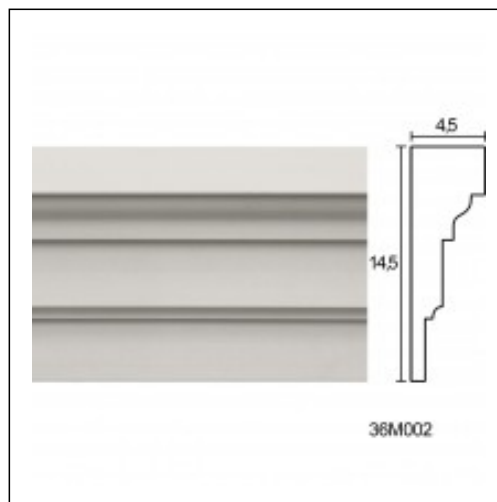

Capitals / Andros

Cat.No. 36.M.002

Capitals of Pilaster form

Length: 225 cm.

Depth: 4.5 cm.

Height: 14.5 cm.

RELATIVE PRODUCT PHOTOS

RELATIVE WORKS