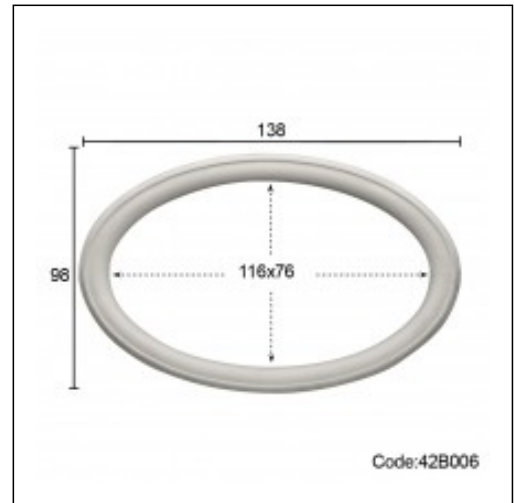

Domes / Ring of Medium Oval Dome

Cat.No. 42.B.006

Domes

Width: 98 cm.

Length: 138 cm.

RELATIVE PRODUCT PHOTOS