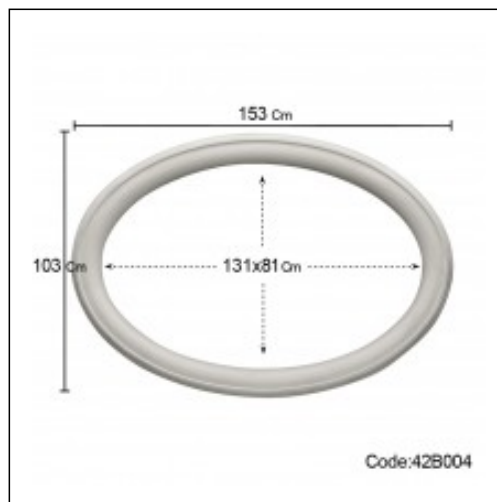

Domes / Ring of Large Oval Dome

Cat.No. 42.B.004

Domes

Width: 103 cm.

Length: 162 cm.

RELATIVE PRODUCT PHOTOS

RELATIVE WORKS

Residence in Panorama , Voula, Attica
Residences
Nov '09