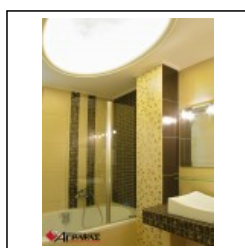

Domes / Oval Dome Large

Cat.No. 42.B.003

Domes

Width: 117 cm.

Length: 176 cm.

Depth: 29 cm.

RELATIVE PRODUCT PHOTOS

RELATIVE WORKS