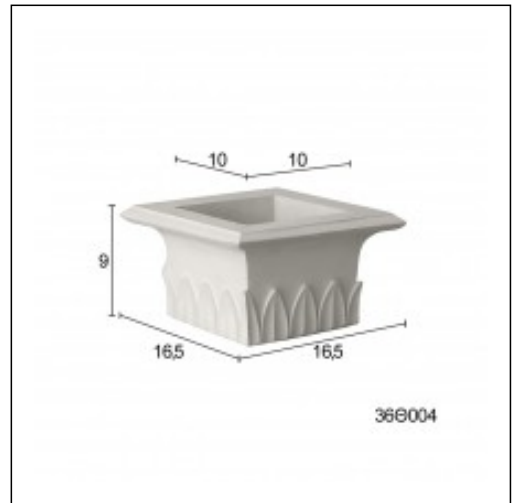

Capitals / American 1

Cat.No. 36.U.004

Capitals

Width: 16.5 cm.

Depth: 10 cm.

Height: 9 cm.

F1: 16.5 cm.

RELATIVE PRODUCTS