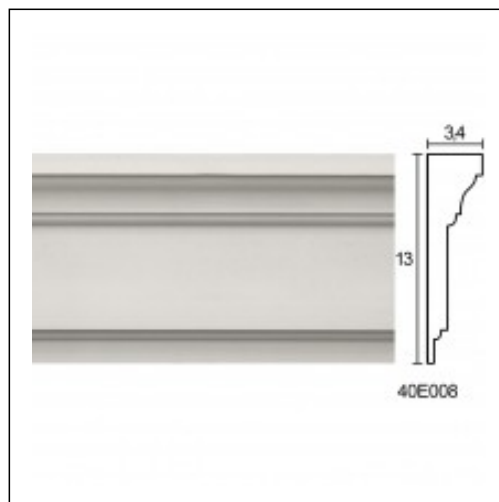

Porticos / Double Circle Medium

Cat.No. 40.E.008

Porticos

Length: 150 cm.

Depth: 4 cm.

Height: 13.5 cm.

RELATIVE PRODUCT PHOTOS