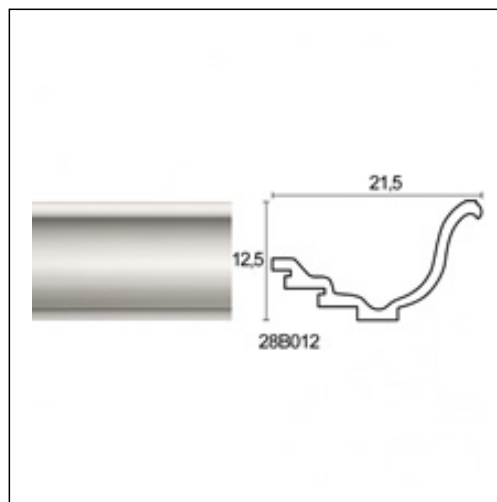

Linear Hidden Lighting / Parrot

Cat.No. 28.B.012

Linear Hidden Lighting

Length: 225 cm.

Depth: 21.5 cm.

Height: 12.5 cm.

RELATIVE PRODUCT PHOTOS