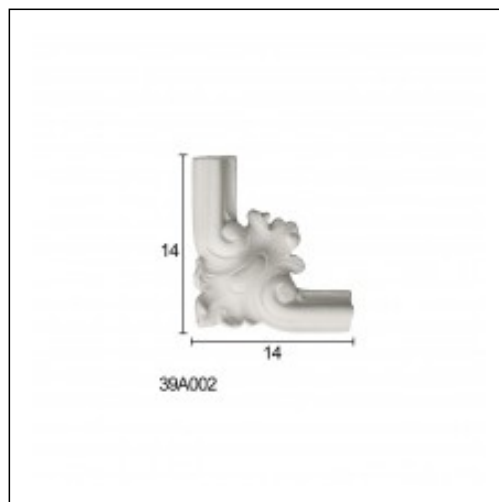

Corners Glyphic / Leaf Small

Cat.No. 39.A.002

Corners glyphic

Width: 13 cm.

Height: 13 cm.

RELATIVE PRODUCTS

Panneaux 3.5cm
Panneaux
Cat.No.