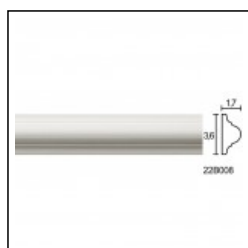

Corners Glyphic / False Ceiling Daisy

Cat.No. 39.A.001

Corners glyphic

Width: 10 cm.

Height: 10 cm.

RELATIVE PRODUCTS

Panneaux 3.5cm
Panneaux
Cat.No.