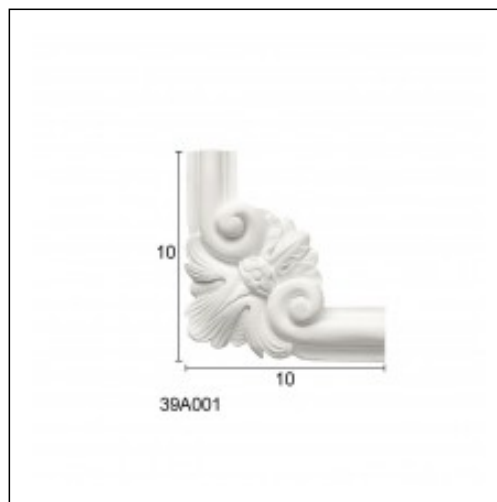

Corners Glyphic / False Ceiling Daisy

Cat.No. 39.A.001

Corners glyphic

Width: 10 cm.

Height: 10 cm.

RELATIVE PRODUCTS

Panneaux 3.5cm
Panneaux
Cat.No.