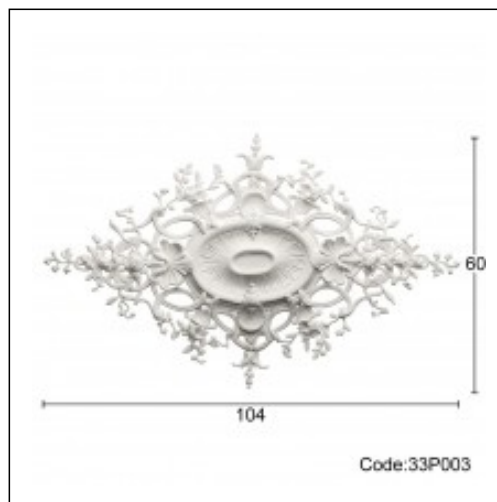

Glyphic Ceiling Roses / Clam Large

Cat.No. 33.R.003

Glyphic centerpieces

Width: 60 cm.

Length: 104 cm.

RELATIVE PRODUCT PHOTOS