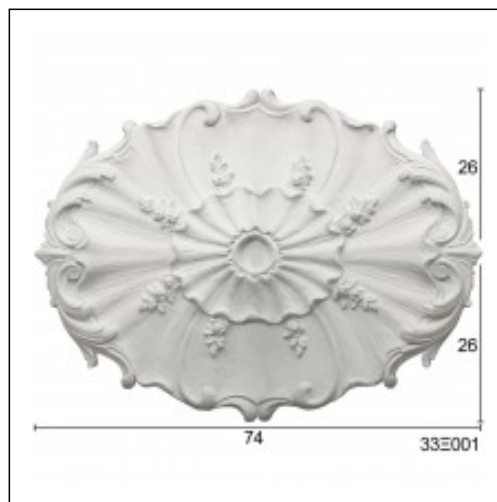

Glyphic Ceiling Roses / Double Oval

Cat.No. 33.X.001

Glyphic centerpieces

Width: 52 cm.

Length: 74 cm.

RELATIVE PRODUCT PHOTOS