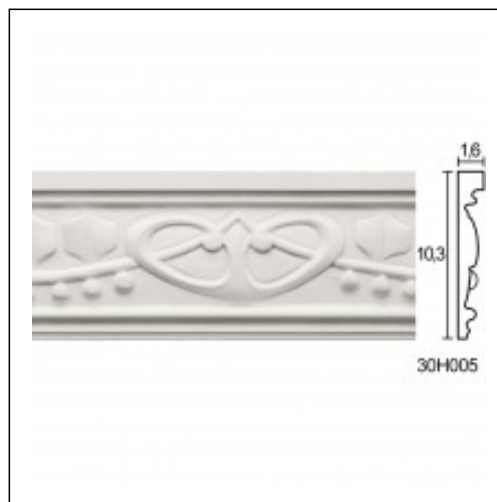

Ribbed panels / Mask

Cat.No. 30.H.005

Glyphic Panel Mouldings

Length: 158 cm.

Depth: 1.6 cm.

Height: 10.3 cm.

RELATIVE PRODUCT PHOTOS

RELATIVE PRODUCTS