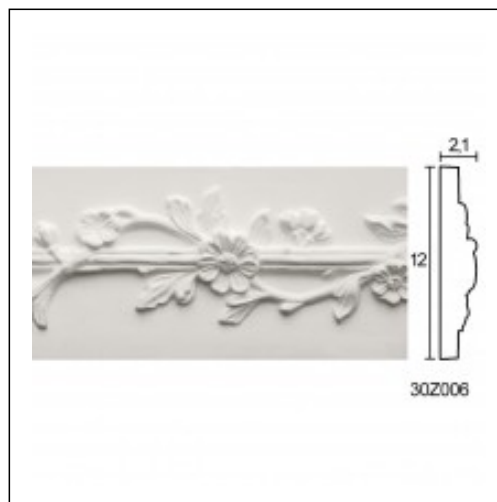

Ribbed panels / Daisy Twig

Cat.No. 30.Z.006

Glyphic Panel Mouldings

Length: 160 cm.

Depth: 2.1 cm.

Height: 12 cm.

RELATIVE PRODUCT PHOTOS